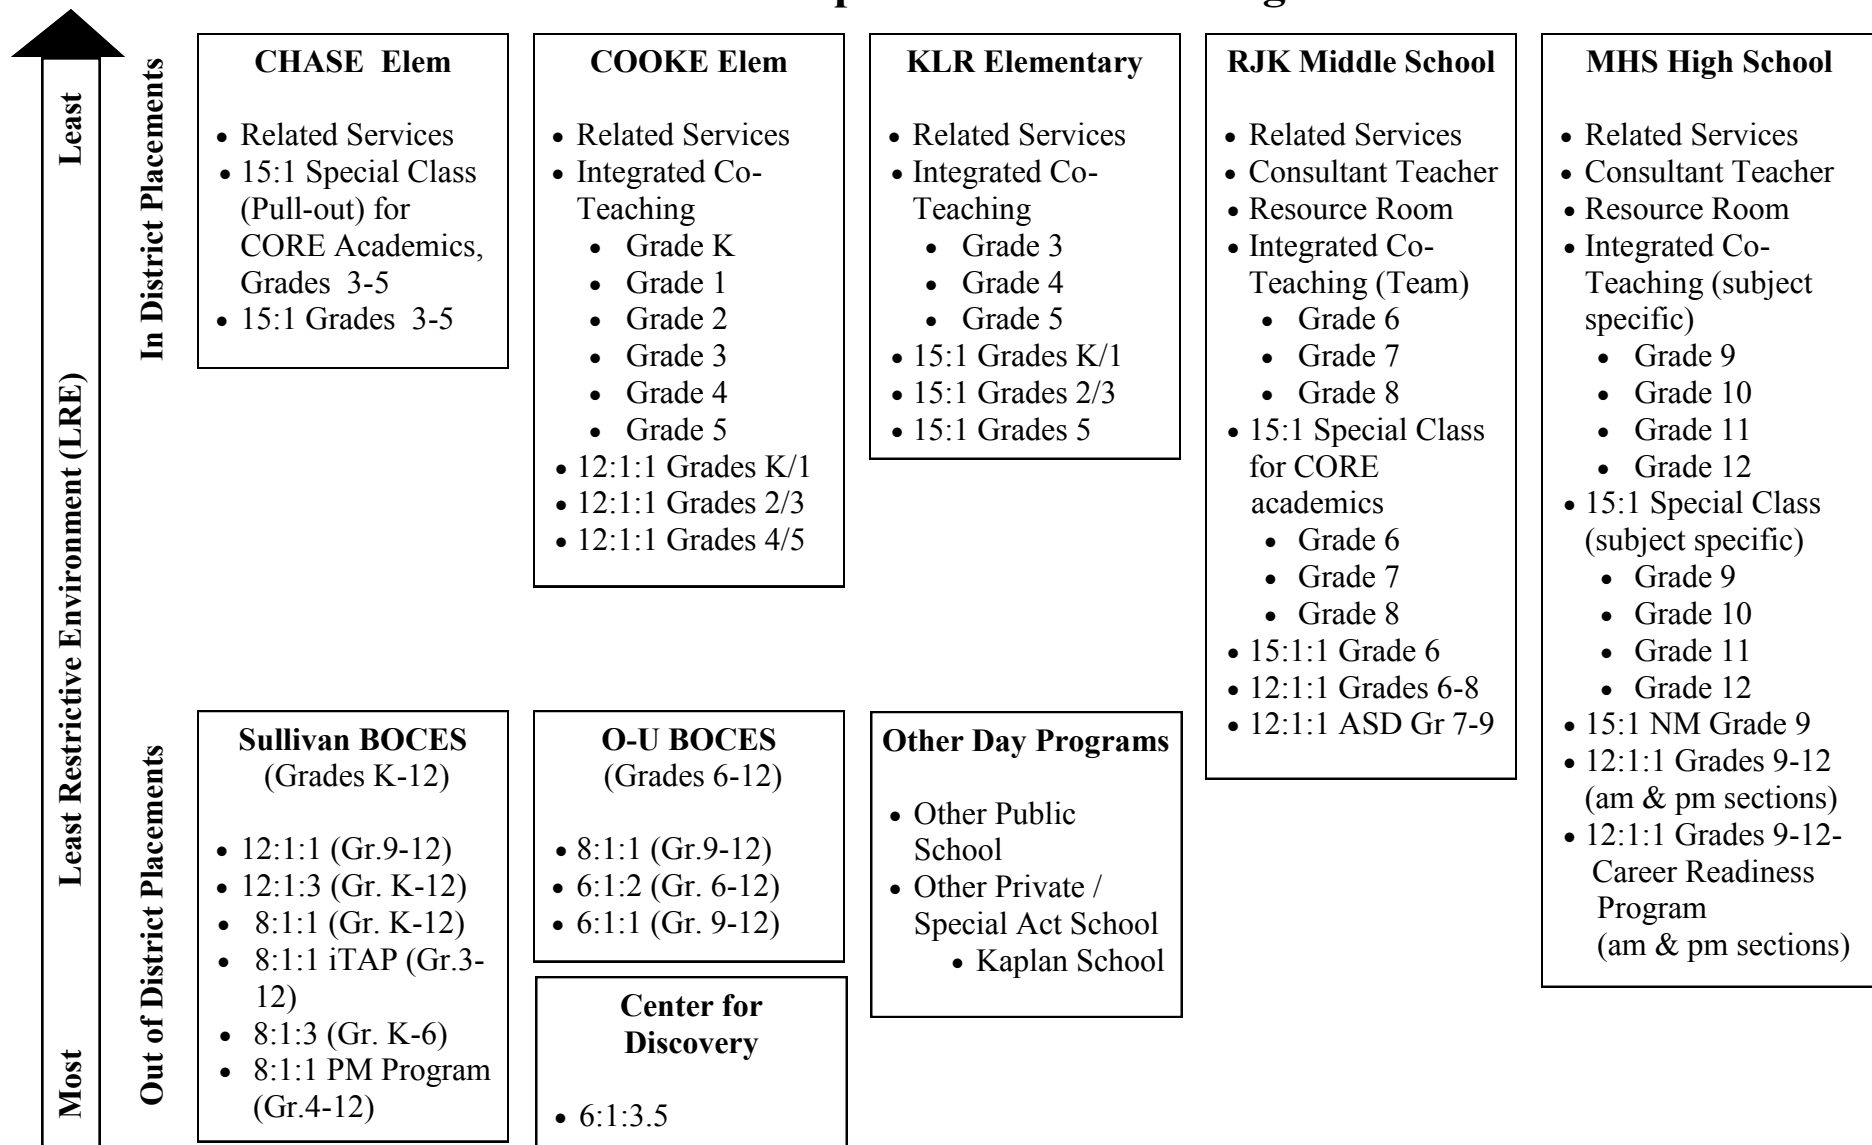

# Monticello Central Schools 2013-14 Special Education Programs

**Residential Placements:** Center for Discovery, Children's Home of Kingston, Woods Services, George Jr. Republic, Springbrook etc